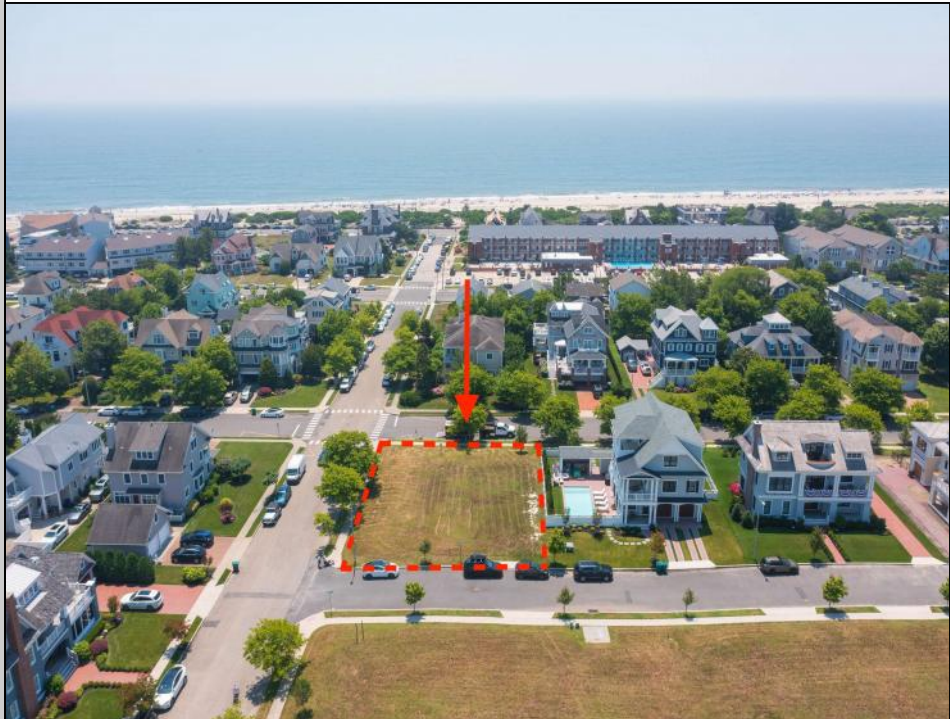

Berger Realty

Since 1928

Berger Realty, Inc.
3160 Asbury Avenue
Ocean City, NJ 08226
1-877-237-4371 / 609-399-0076
info@bergerrealty.com

1514 Velvento
Cape May, NJ 08204

Asking \$2,575,000.00

COMMENTS

Prime corner residential lot in the prestigious Poverty Beach section of Cape May...Corner lot just 2 blocks to the beach with potential water views...Lot is 89' x 113'...City water and sewer, curbs, electric, cable, and gas

PROPERTY DETAILS

Ask for Joe Young
Berger Realty Inc
3160 Asbury Avenue, Ocean City
Call: 609-399-0076
Email to: jty@bergerrealty.com