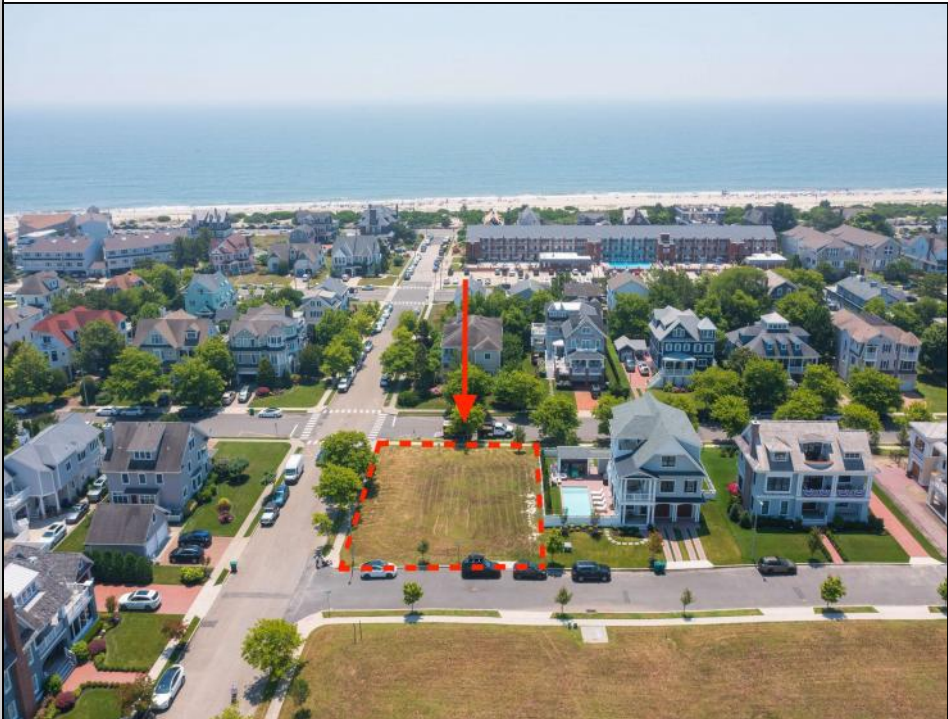

**1514 Velvento
Cape May, NJ 08204**

Asking \$2,575,000.00

COMMENTS

Prime corner residential lot in the prestigious Poverty Beach section of Cape May...Corner lot just 2 blocks to the beach with potential water views...Lot is 89' x 113'...City water and sewer, curbs, electric, cable, and gas