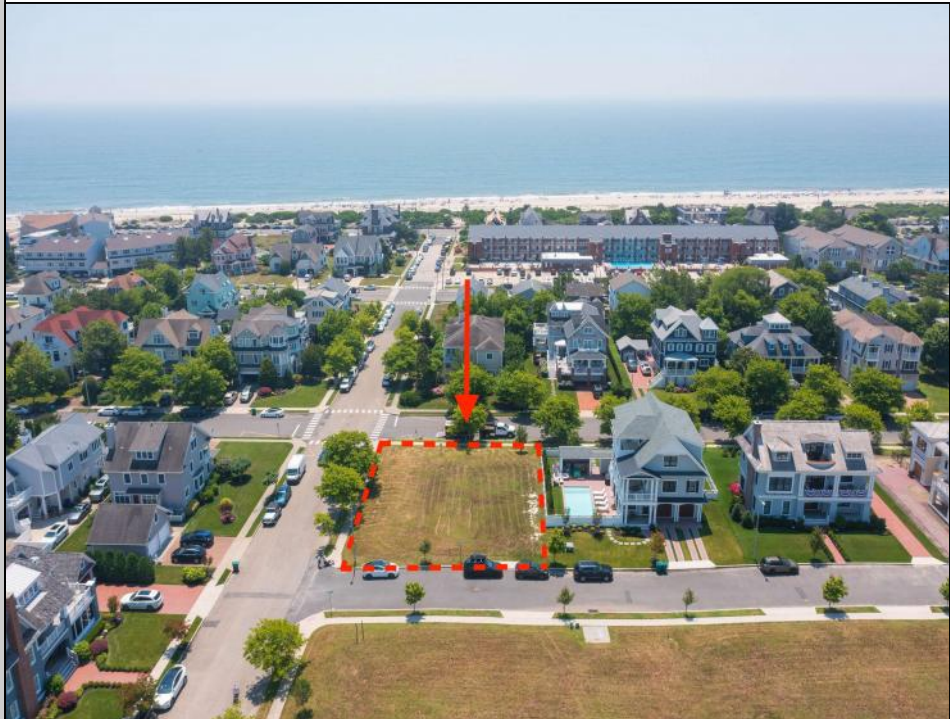

Berger Realty

Since 1928

Berger Realty, Inc.
3160 Asbury Avenue
Ocean City, NJ 08226
1-877-237-4371 / 609-399-0076
info@bergerrealty.com

1514 Velvento
Cape May, NJ 08204

Asking \$2,575,000.00

COMMENTS

Prime corner residential lot in the prestigious Poverty Beach section of Cape May...Corner lot just 2 blocks to the beach with potential water views...Lot is 89' x 113'...City water and sewer, curbs, electric, cable, and gas

PROPERTY DETAILS

Ask for Jeff Thompson
Berger Realty Inc
3160 Asbury Avenue, Ocean City
Call: 609-399-0076
Email to: jst@bergerrealty.com