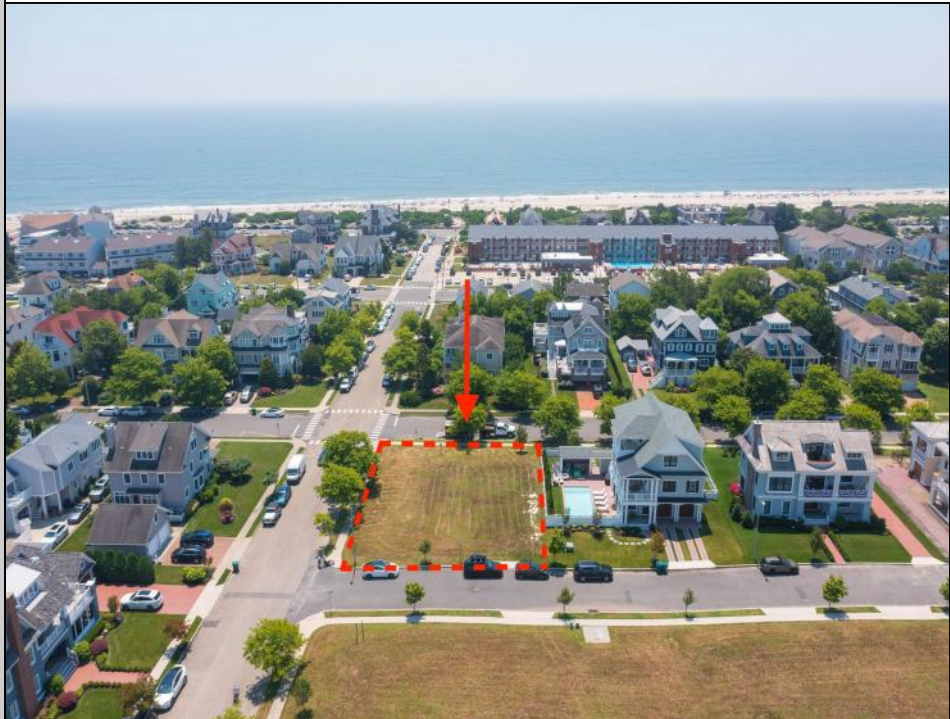

# Berger Realty

Since 1928

Berger Realty, Inc.  
55th & Haven Avenue  
Ocean City, NJ 08226  
609-399-0040

info@bergerrealty.com

1514 Velvento  
Cape May, NJ 08204

Asking \$2,575,000.00

#### COMMENTS

Prime corner residential lot in the prestigious Poverty Beach section of Cape May...Corner lot just 2 blocks to the beach with potential water views...Lot is 89' x 113'...City water and sewer, curbs, electric, cable, and gas