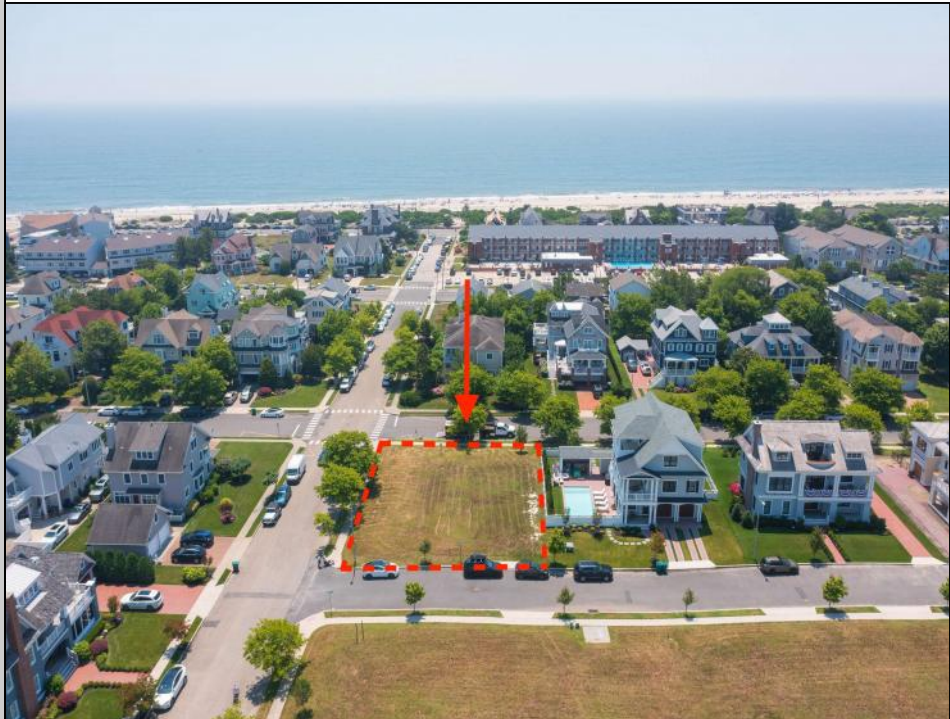

1514 Velvento
Cape May, NJ 08204

Asking \$2,575,000.00

COMMENTS

Prime corner residential lot in the prestigious Poverty Beach section of Cape May...Corner lot just 2 blocks to the beach with potential water views...Lot is 89' x 113'...City water and sewer, curbs, electric, cable, and gas