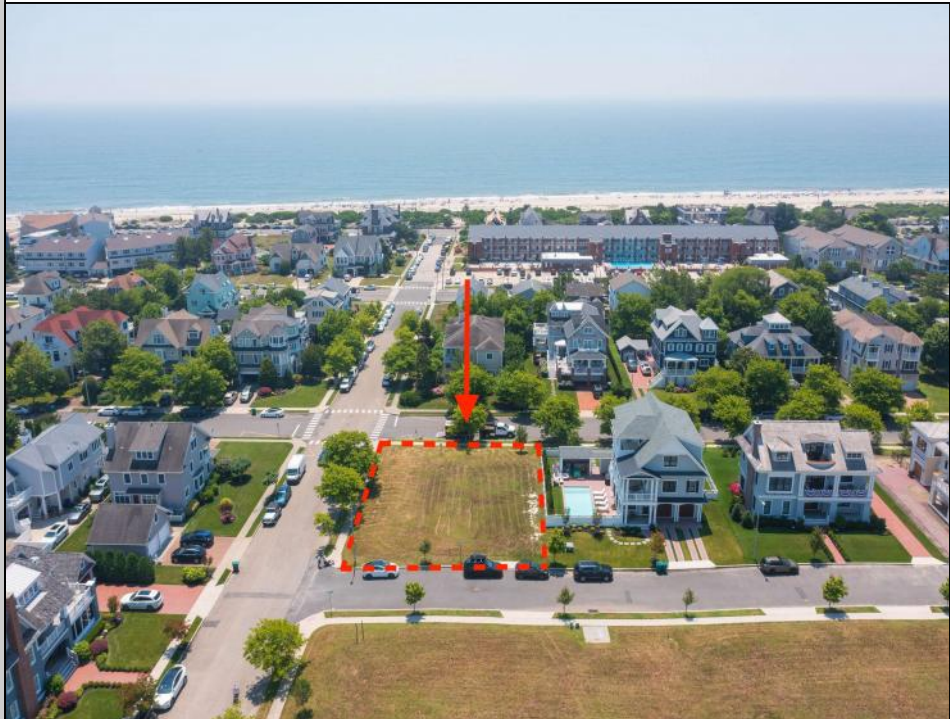

1514 Velvento Cape May, NJ 08204

Asking $2,575,000.00

COMMENTS

Prime corner residential lot in the prestigious Poverty Beach section of Cape May...Corner lot just 2 blocks to the beach with potential water views...Lot is 89' x 113'...City water and sewer, curbs, electric, cable, and gas

PROPERTY DETAILS