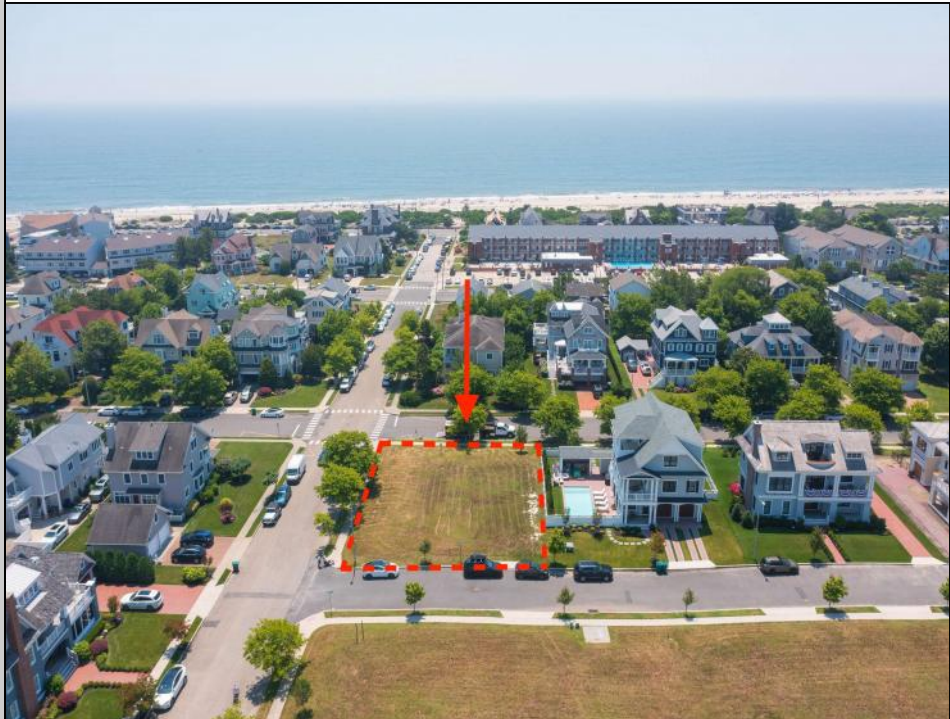

**1514 Velvento
Cape May, NJ 08204**

Asking $2,575,000.00

COMMENTS

Prime corner residential lot in the prestigious Poverty Beach section of Cape May...Corner lot just 2 blocks to the beach with potential water views...Lot is 89' x 113'...City water and sewer, curbs, electric, cable, and gas

PROPERTY DETAILS