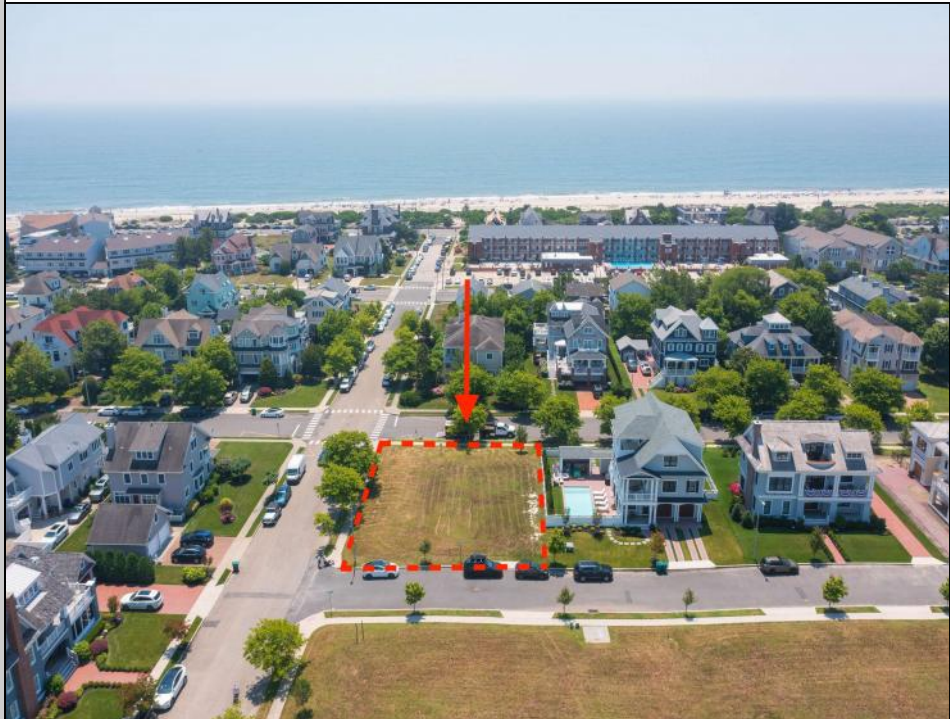

Berger Realty

Since 1928

Berger Realty, Inc.
3160 Asbury Avenue
Ocean City, NJ 08226
1-877-237-4371 / 609-399-0076
info@bergerrealty.com

**1514 Velvento
Cape May, NJ 08204**

Asking \$2,575,000.00

COMMENTS

Prime corner residential lot in the prestigious Poverty Beach section of Cape May...Corner lot just 2 blocks to the beach with potential water views...Lot is 89' x 113'...City water and sewer, curbs, electric, cable, and gas