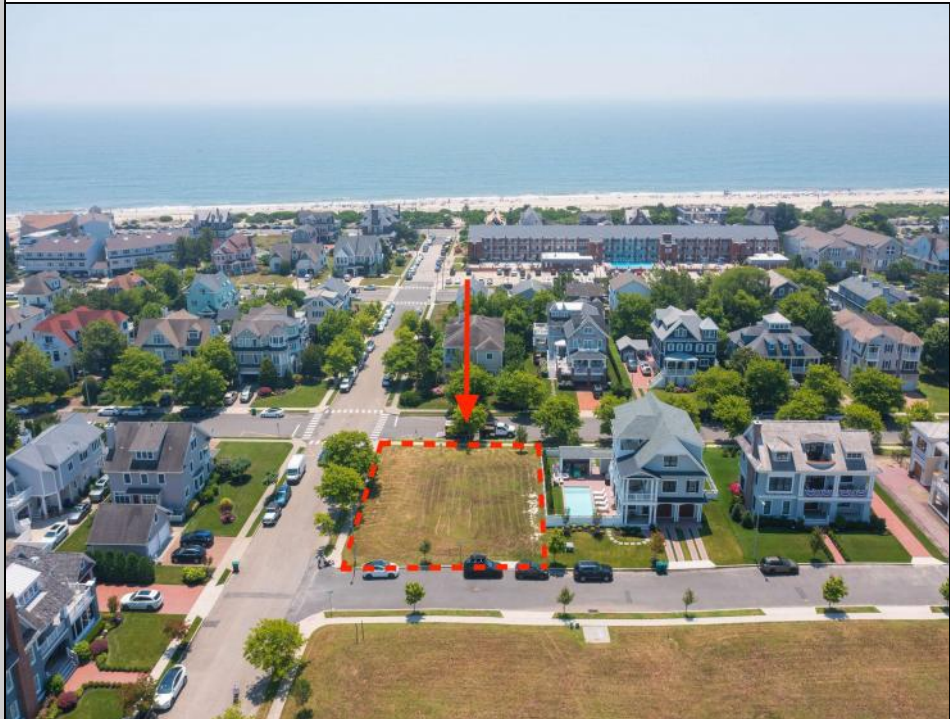

1514 Velvento  
Cape May, NJ 08204

Asking \$2,575,000.00

#### COMMENTS

Prime corner residential lot in the prestigious Poverty Beach section of Cape May...Corner lot just 2 blocks to the beach with potential water views...Lot is 89' x 113'...City water and sewer, curbs, electric, cable, and gas