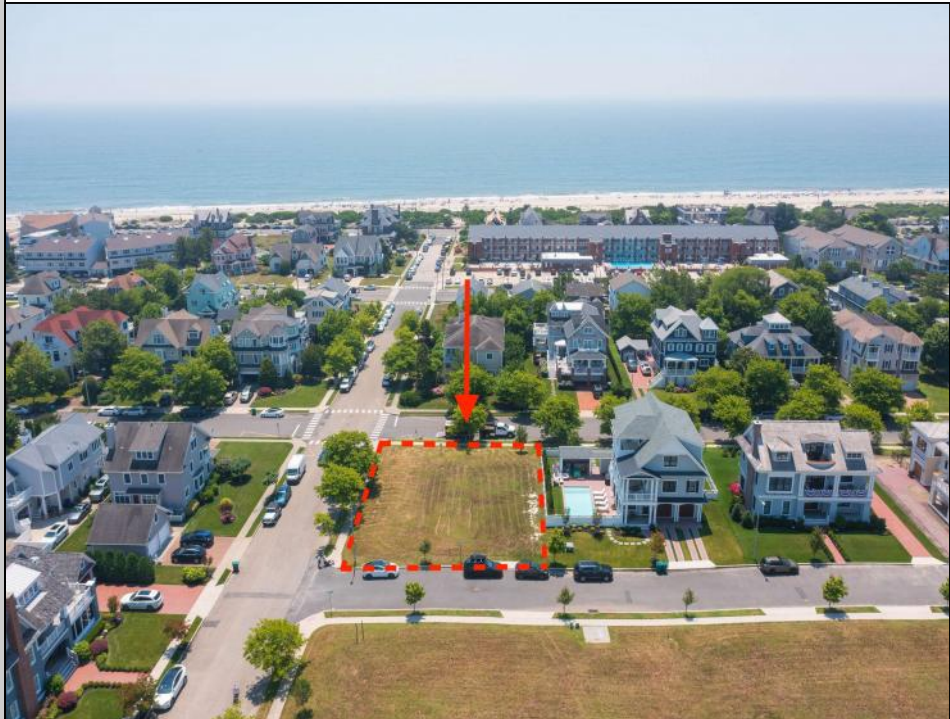

Berger Realty

Since 1928

Berger Realty, Inc.
3160 Asbury Avenue
Ocean City, NJ 08226
1-877-237-4371 / 609-399-0076
info@bergerrealty.com

1514 Velvento
Cape May, NJ 08204

Asking \$2,575,000.00

COMMENTS

Prime corner residential lot in the prestigious Poverty Beach section of Cape May...Corner lot just 2 blocks to the beach with potential water views...Lot is 89' x 113'...City water and sewer, curbs, electric, cable, and gas

PROPERTY DETAILS

Ask for Dori Adams
Berger Realty Inc
3160 Asbury Avenue, Ocean City
Call: 609-399-0076
Email to: doa@bergerrealty.com