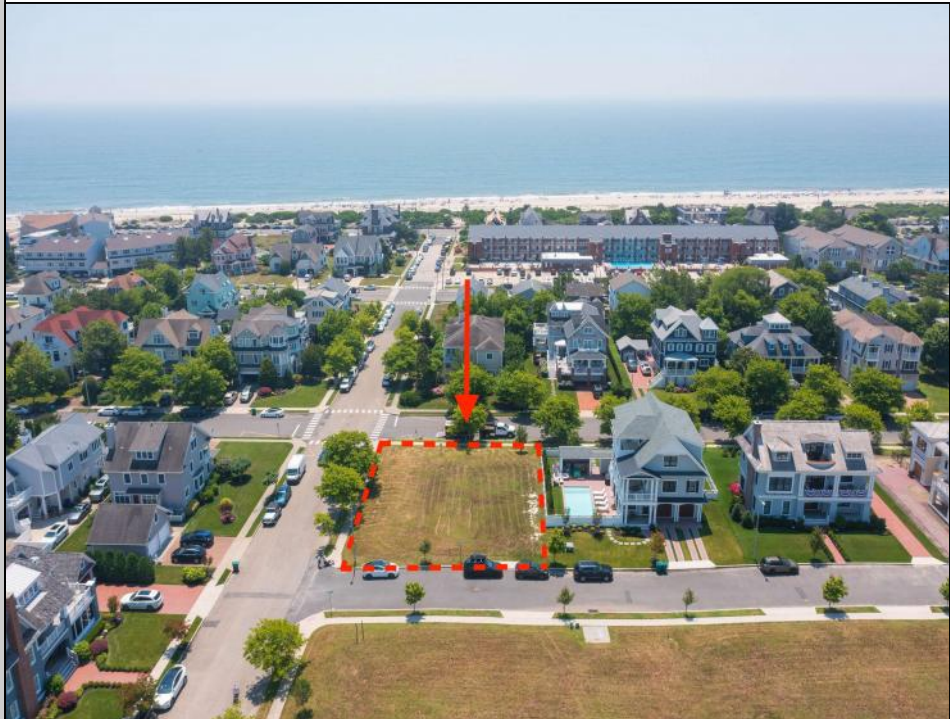

Berger Realty

Since 1928

Berger Realty, Inc
1330 Bay Avenue
Ocean City, NJ 08226
609-391-1330/609-391-1300
info@bergerrealty.com

1514 Velvento
Cape May, NJ 08204

Asking \$2,575,000.00

COMMENTS

Prime corner residential lot in the prestigious Poverty Beach section of Cape May...Corner lot just 2 blocks to the beach with potential water views...Lot is 89' x 113'...City water and sewer, curbs, electric, cable, and gas