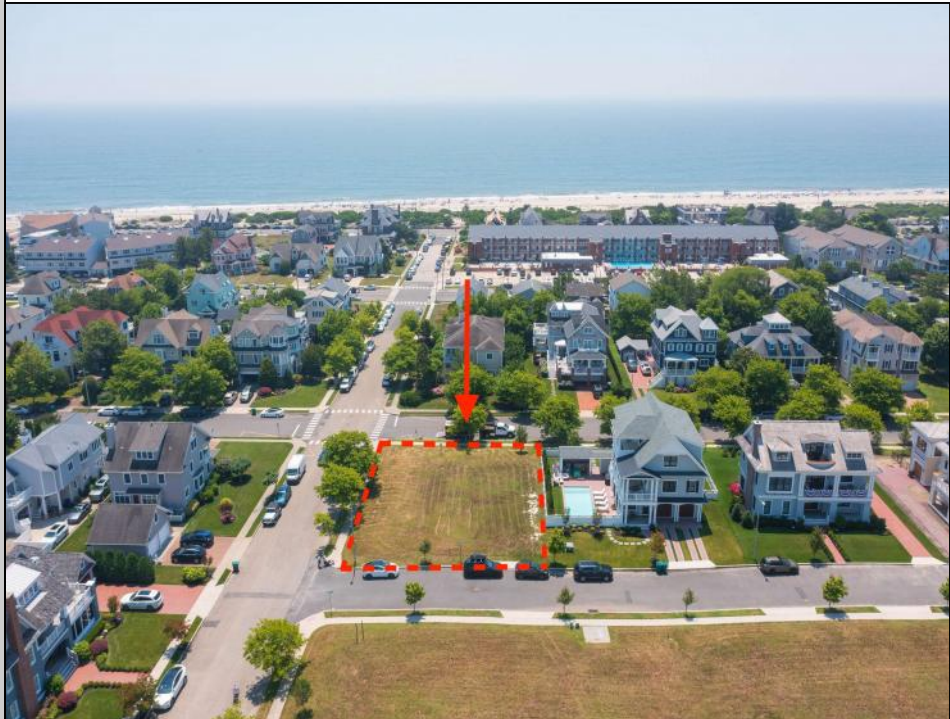

**1514 Velvento  
Cape May, NJ 08204**

**Asking \$2,575,000.00**

#### COMMENTS

Prime corner residential lot in the prestigious Poverty Beach section of Cape May...Corner lot just 2 blocks to the beach with potential water views...Lot is 89' x 113'...City water and sewer, curbs, electric, cable, and gas