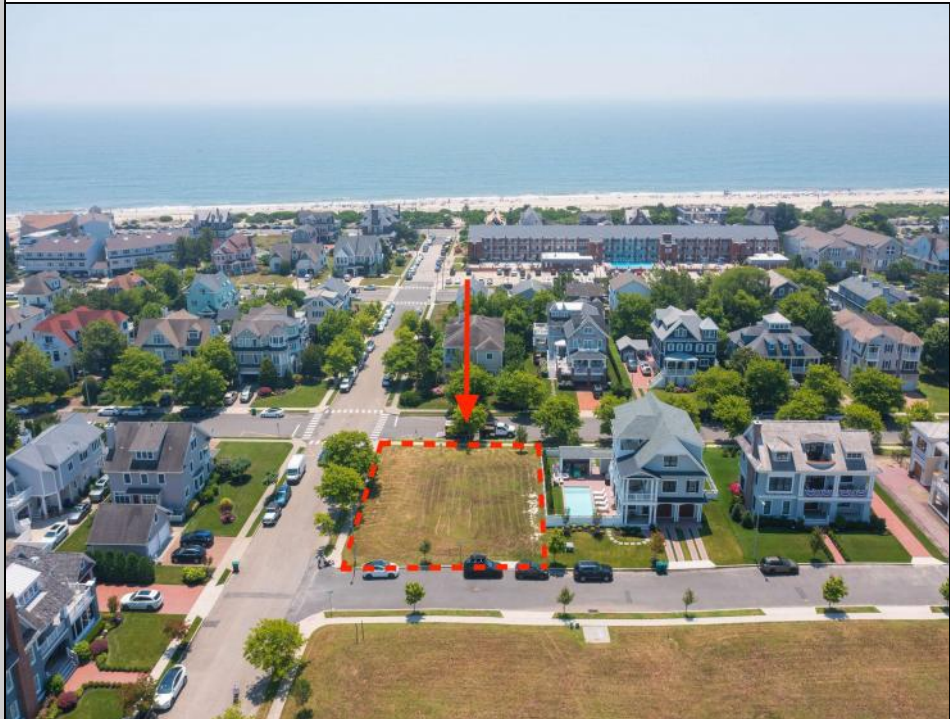

Berger Realty

Since 1928

Berger Realty, Inc.
55th & Haven Avenue
Ocean City, NJ 08226
609-399-0040

info@bergerrealty.com

1514 Velvento
Cape May, NJ 08204

Asking \$2,575,000.00

COMMENTS

Prime corner residential lot in the prestigious Poverty Beach section of Cape May...Corner lot just 2 blocks to the beach with potential water views...Lot is 89' x 113'...City water and sewer, curbs, electric, cable, and gas