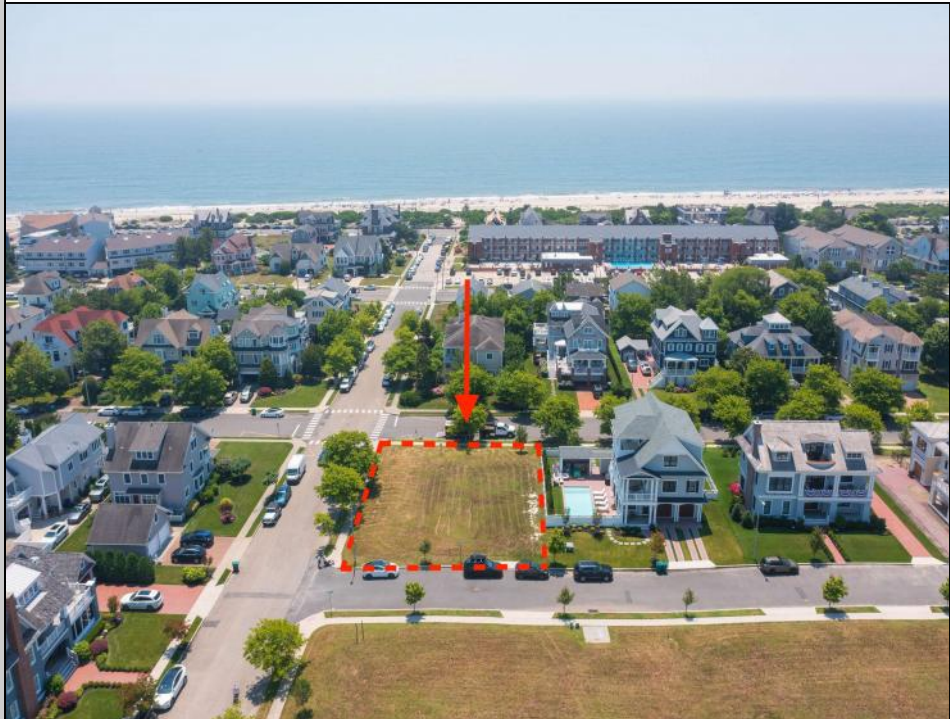

# Berger Realty

Since 1928

Berger Realty, Inc.  
3160 Asbury Avenue  
Ocean City, NJ 08226  
1-877-237-4371 / 609-399-0076  
info@bergerrealty.com

1514 Velvento  
Cape May, NJ 08204

Asking \$2,575,000.00

### COMMENTS

Prime corner residential lot in the prestigious Poverty Beach section of Cape May...Corner lot just 2 blocks to the beach with potential water views...Lot is 89' x 113'...City water and sewer, curbs, electric, cable, and gas