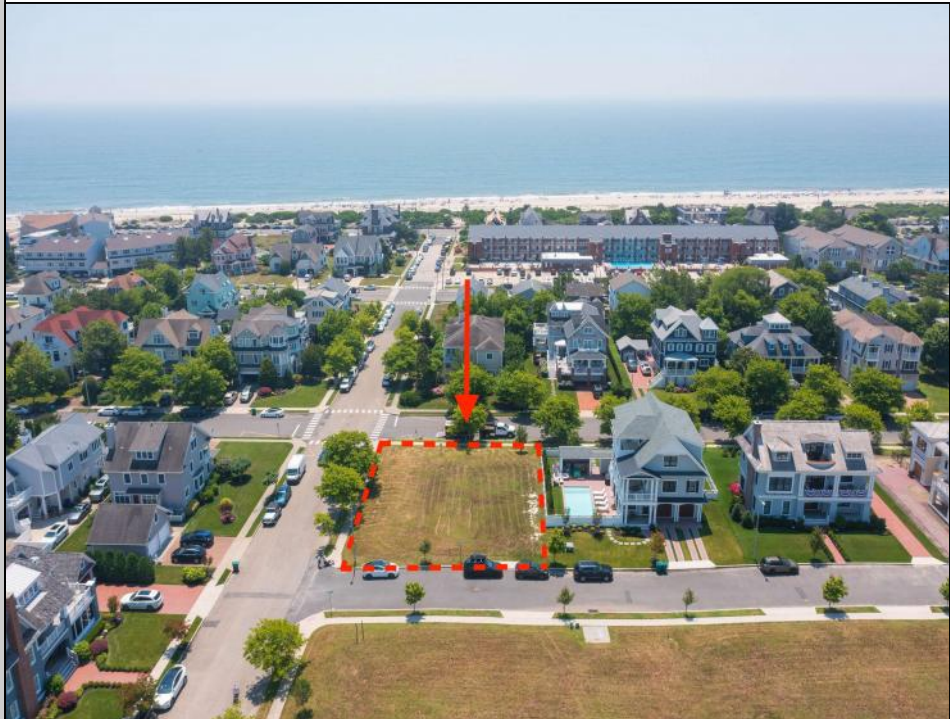

1514 Velvento
Cape May, NJ 08204

Asking \$2,575,000.00

COMMENTS

Prime corner residential lot in the prestigious Poverty Beach section of Cape May...Corner lot just 2 blocks to the beach with potential water views...Lot is 89' x 113'...City water and sewer, curbs, electric, cable, and gas

PROPERTY DETAILS

Ask for Brandon Howell
Berger Realty Inc
3160 Asbury Avenue, Ocean City
Call: 609-399-0076
Email to: bah@bergerrealty.com