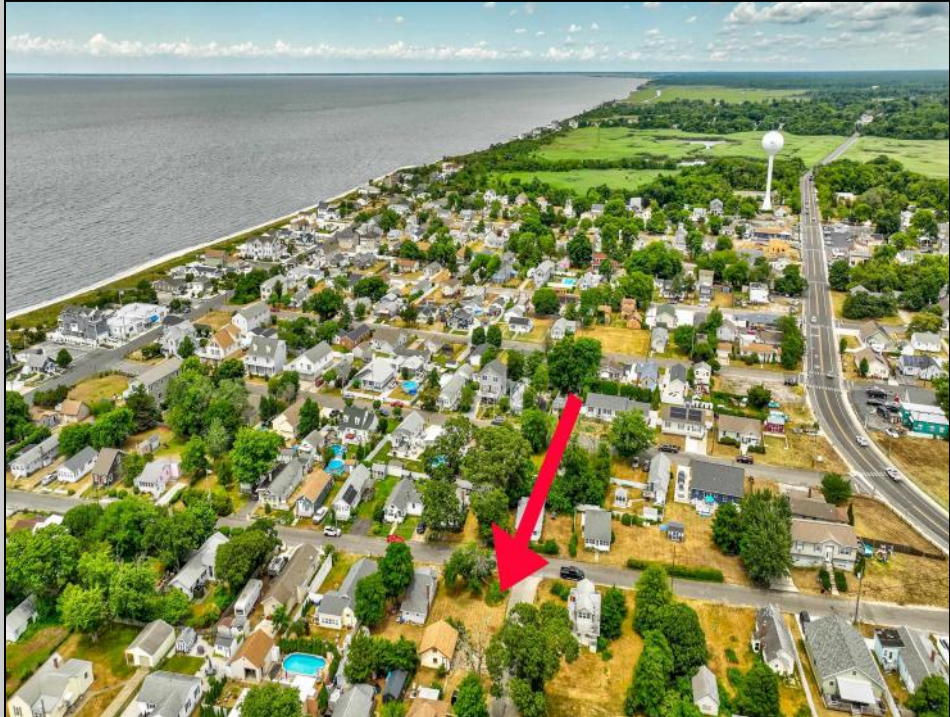

These Lines are Approximations

203 Bay
Villas, NJ 08251

Asking \$220,000.00

COMMENTS

ONE BLOCK FROM THE BEACH! 50 x 100 corner lot of W Ocean Ave and Yale St. The property is in the rear of 203 Bay Ave. You can hear the Delaware Bay waves at night in this quiet and peaceful area. Being sold AS IS. The sale is contingent upon the buyer obtaining subdivision approval at their sole cost and expense, including demolition of garage.