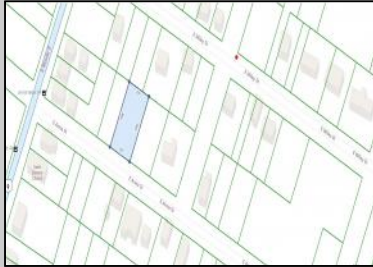

Berger Realty

Since 1928

Ocean 17
1670 Boardwalk
Ocean City, NJ 08226
609-391-0500

✉ oc17@BergerRealty.com

14 Anna
Whitesboro, NJ 08210

Asking $65,000.00