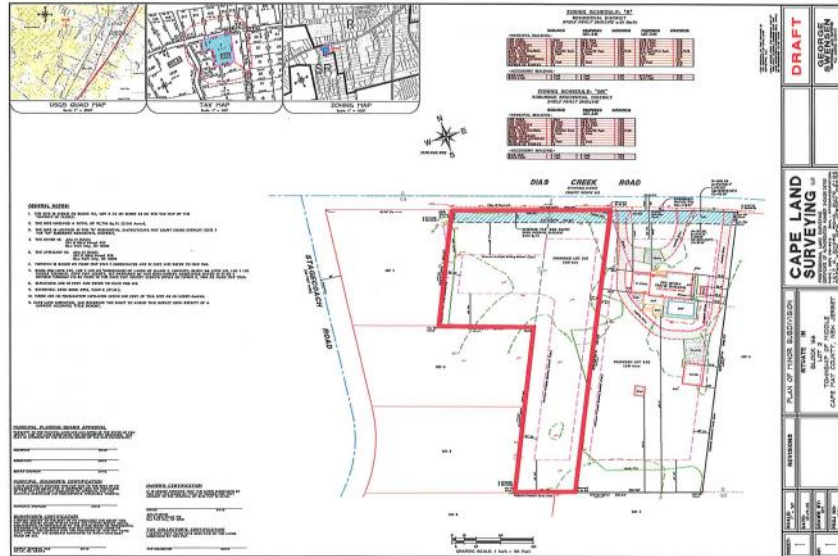

445 Dias Creek
 Cape May Court House, NJ 08210

Asking \$179,000.00

COMMENTS

Newly subdivided one-acre single family lot with 195' frontage on Dias Creek Road. Close to the center of town. Enjoy all that Cape May Court House has to offer. Restaurants, shopping and the bike path that runs all through the county including to the Cape May County Zoo and Park. Great location to custom build the home of your dreams.