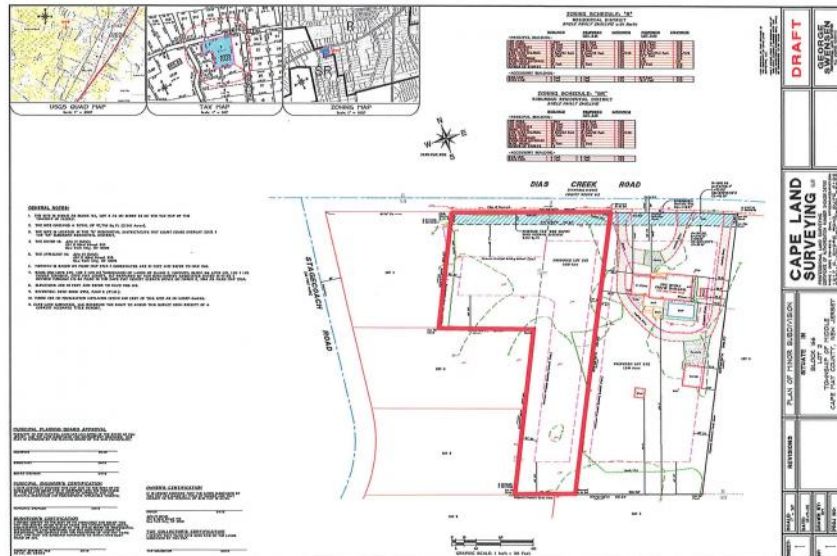

### COMMENTS

Newly subdivided one-acre single family lot with 195' frontage on Dias Creek Road. Close to the center of town. Enjoy all that Cape May Court House has to offer. Restaurants, shopping and the bike path that runs all through the county including to the Cape May County Zoo and Park. Great location to custom build the home of your dreams.