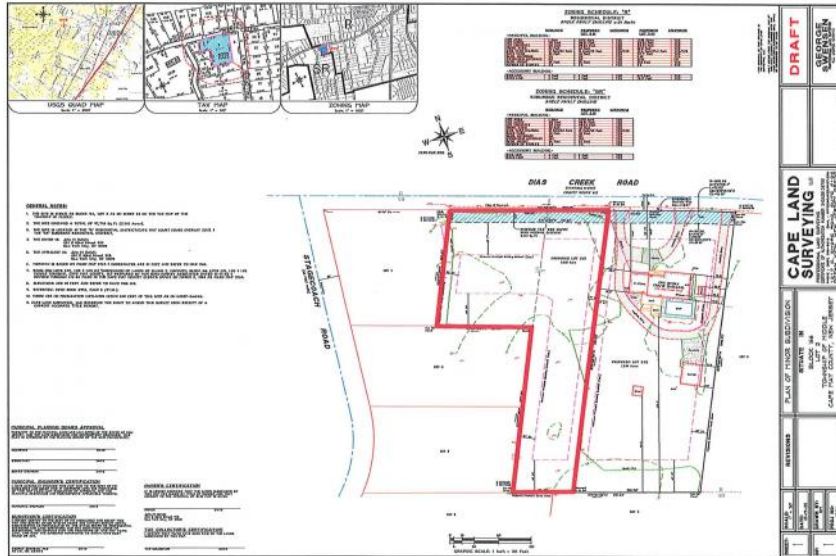

445 Dias Creek
 Cape May Court House, NJ 08210

Asking \$179,000.00

COMMENTS

Newly subdivided one-acre single family lot with 195' frontage on Dias Creek Road. Close to the center of town. Enjoy all that Cape May Court House has to offer. Restaurants, shopping and the bike path that runs all through the county including to the Cape May County Zoo and Park. Great location to custom build the home of your dreams.