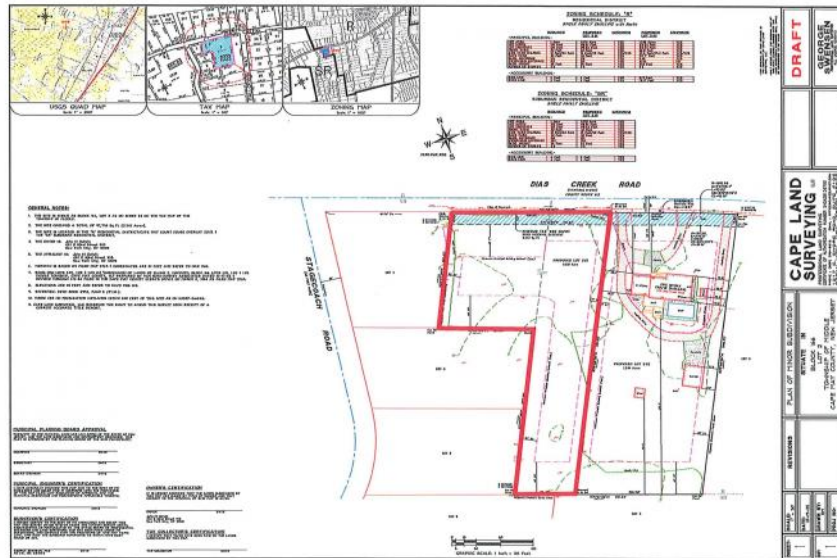

445 Dias Creek
 Cape May Court House, NJ 08210

Asking \$179,000.00

COMMENTS

Newly subdivided one-acre single family lot with 195' frontage on Dias Creek Road. Close to the center of town. Enjoy all that Cape May Court House has to offer. Restaurants, shopping and the bike path that runs all through the county including to the Cape May County Zoo and Park. Great location to custom build the home of your dreams.