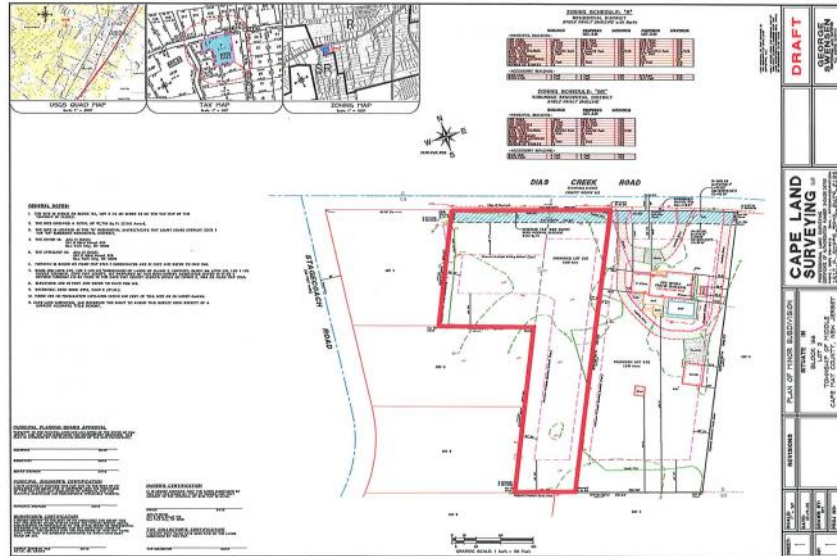

445 Dias Creek  
 Cape May Court House, NJ 08210

Asking \$179,000.00

**COMMENTS**

Newly subdivided one-acre single family lot with 195' frontage on Dias Creek Road. Close to the center of town. Enjoy all that Cape May Court House has to offer. Restaurants, shopping and the bike path that runs all through the county including to the Cape May County Zoo and Park. Great location to custom build the home of your dreams.