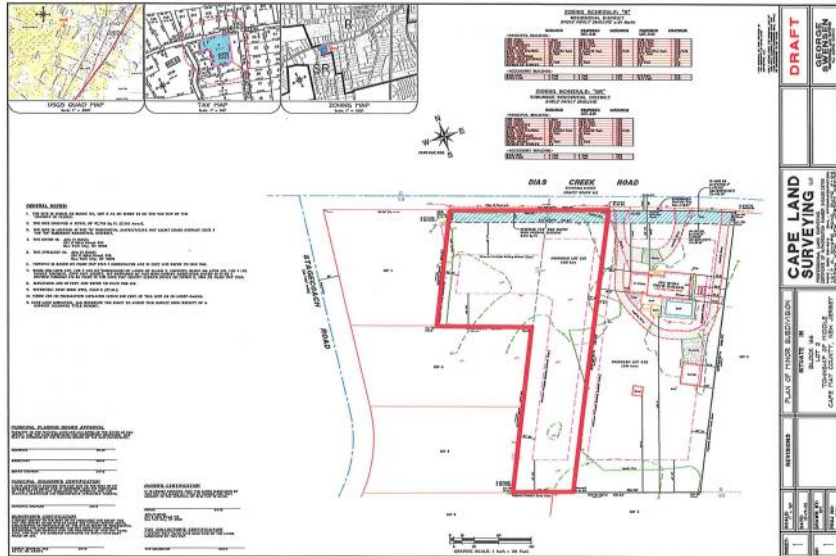

445 Dias Creek  
 Cape May Court House, NJ 08210

Asking \$179,000.00

**COMMENTS**

Newly subdivided one-acre single family lot with 195' frontage on Dias Creek Road. Close to the center of town. Enjoy all that Cape May Court House has to offer. Restaurants, shopping and the bike path that runs all through the county including to the Cape May County Zoo and Park. Great location to custom build the home of your dreams.