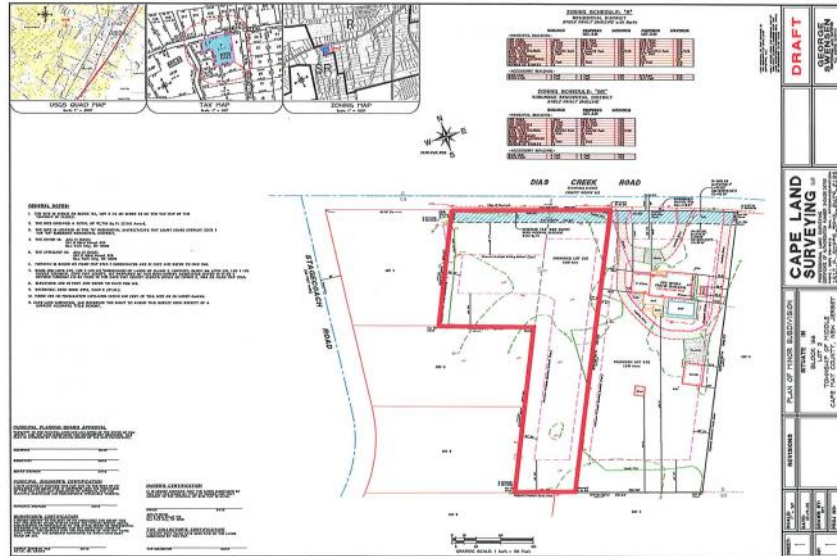

445 Dias Creek
 Cape May Court House, NJ 08210

Asking \$179,000.00

COMMENTS

Newly subdivided one-acre single family lot with 195' frontage on Dias Creek Road. Close to the center of town. Enjoy all that Cape May Court House has to offer. Restaurants, shopping and the bike path that runs all through the county including to the Cape May County Zoo and Park. Great location to custom build the home of your dreams.