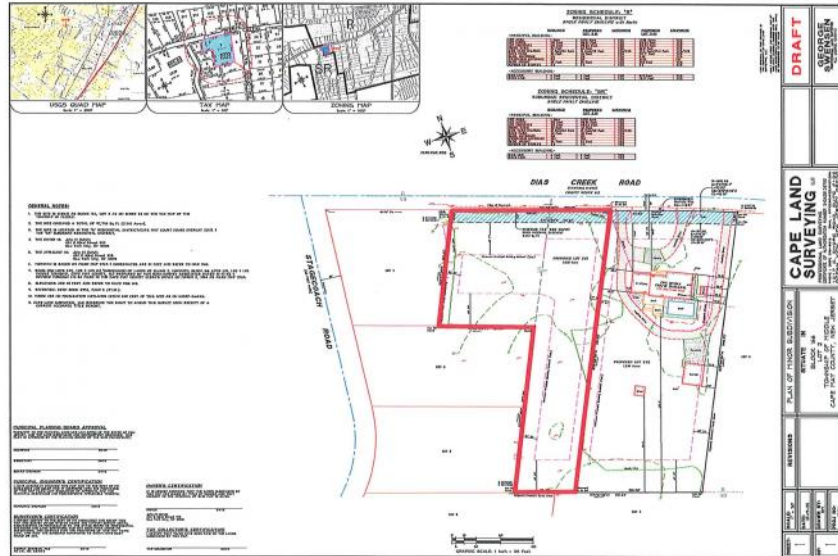

445 Dias Creek
Cape May Court House, NJ 08210

Asking \$179,000.00

COMMENTS

Newly subdivided one-acre single family lot with 195' frontage on Dias Creek Road. Close to the center of town. Enjoy all that Cape May Court House has to offer. Restaurants, shopping and the bike path that runs all through the county including to the Cape May County Zoo and Park. Great location to custom build the home of your dreams.