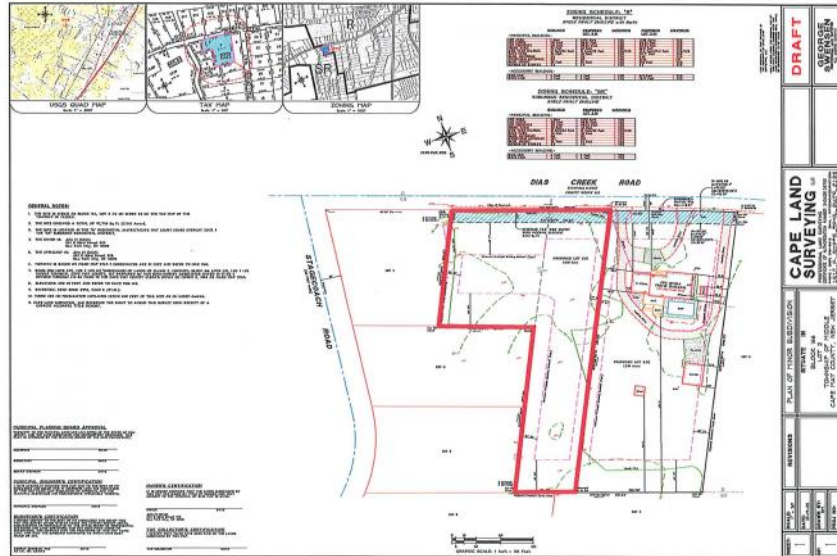

### COMMENTS

Newly subdivided one-acre single family lot with 195' frontage on Dias Creek Road. Close to the center of town. Enjoy all that Cape May Court House has to offer. Restaurants, shopping and the bike path that runs all through the county including to the Cape May County Zoo and Park. Great location to custom build the home of your dreams.