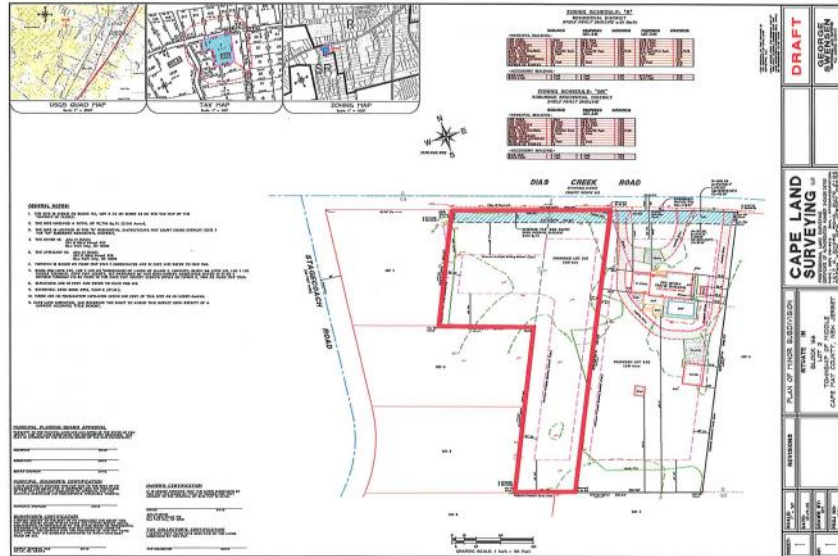

445 Dias Creek  
 Cape May Court House, NJ 08210

Asking \$179,000.00

**COMMENTS**

Newly subdivided one-acre single family lot with 195' frontage on Dias Creek Road. Close to the center of town. Enjoy all that Cape May Court House has to offer. Restaurants, shopping and the bike path that runs all through the county including to the Cape May County Zoo and Park. Great location to custom build the home of your dreams.