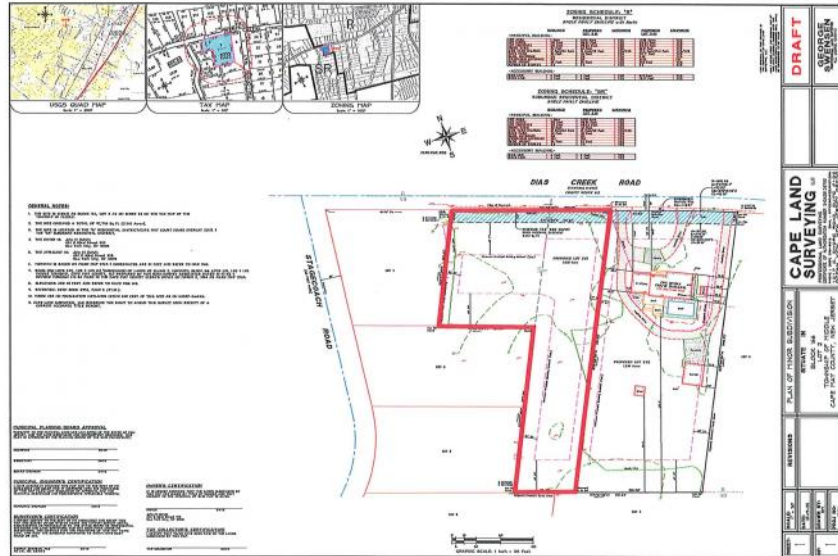

445 Dias Creek  
Cape May Court House, NJ 08210

Asking \$179,000.00

**COMMENTS**

Newly subdivided one-acre single family lot with 195' frontage on Dias Creek Road. Close to the center of town. Enjoy all that Cape May Court House has to offer. Restaurants, shopping and the bike path that runs all through the county including to the Cape May County Zoo and Park. Great location to custom build the home of your dreams.