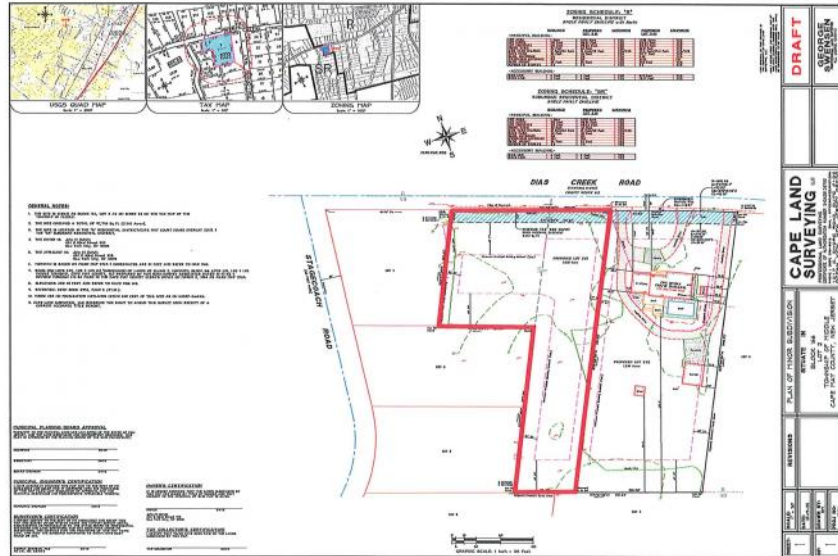

### COMMENTS

Newly subdivided one-acre single family lot with 195' frontage on Dias Creek Road. Close to the center of town. Enjoy all that Cape May Court House has to offer. Restaurants, shopping and the bike path that runs all through the county including to the Cape May County Zoo and Park. Great location to custom build the home of your dreams.