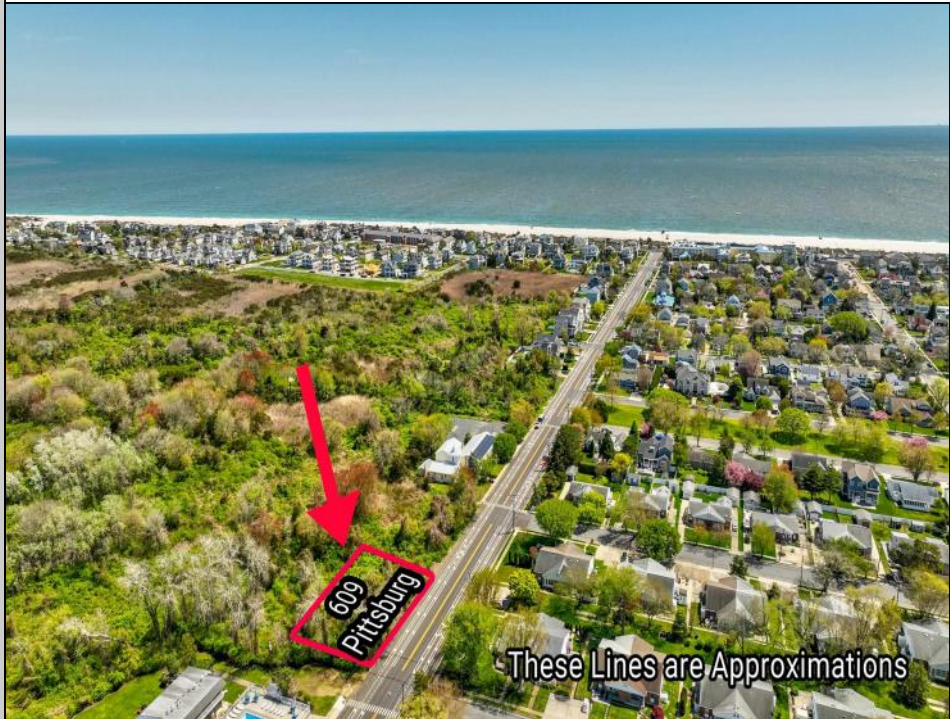

Berger Realty

Since 1928

Ocean 17
1670 Boardwalk
Ocean City, NJ 08226
609-391-0500

oc17@BergerRealty.com

609 Pittsburgh
Cape May, NJ 08204

Asking \$1,500,000.00

COMMENTS

Sizeable 125' x 125' single family home building lot within close proximity to the beach and Marina District adjacent to protected habitat.