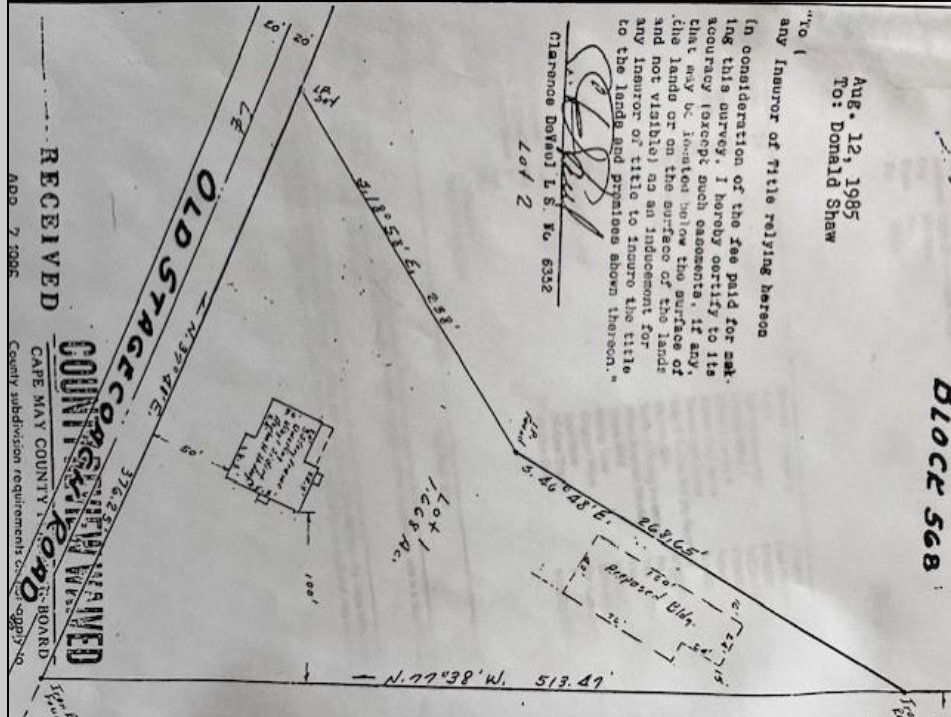

1299 Stagecoach
Palermo, NJ 08223

Asking \$299,000.00

COMMENTS

Commercial lot in a great location in Upper Township. Property has a foundation which might be useable. Second old foundation on the property that had never been used.