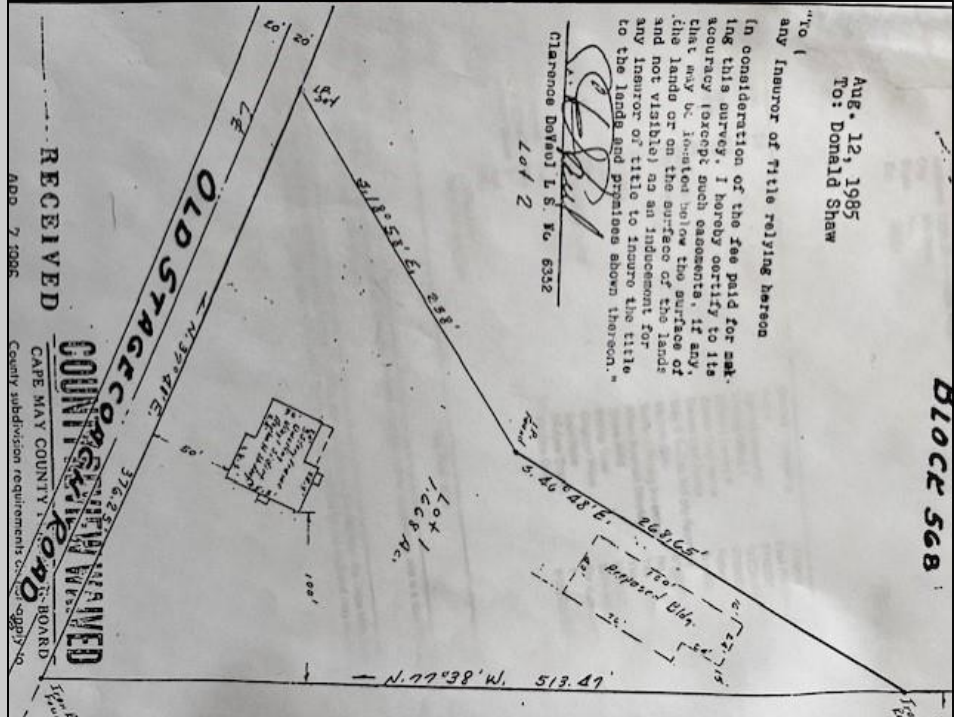

Berger Realty

Since 1928

Berger Realty, Inc
1330 Bay Avenue
Ocean City, NJ 08226
609-391-1330/609-391-1300
info@bergerrealty.com

1299 Stagecoach
Palermo, NJ 08223

Asking \$299,000.00

COMMENTS

Commercial lot in a great location in Upper Township. Property has a foundation which might be useable. Second old foundation on the property that had never been used.