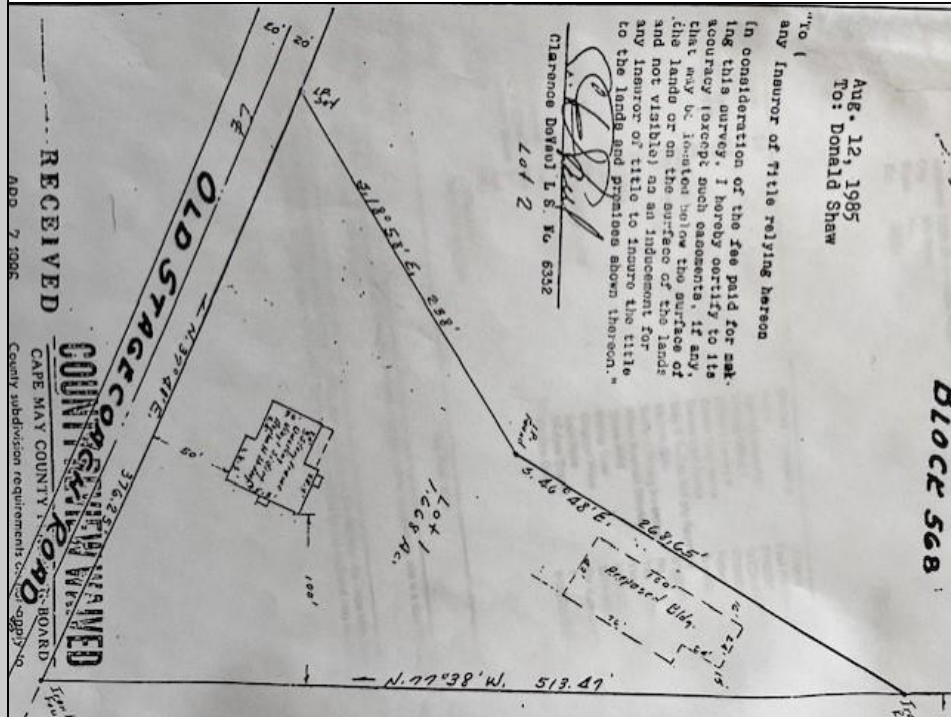

1299 Stagecoach
Palermo, NJ 08223

Asking \$299,000.00

COMMENTS

Commercial lot in a great location in Upper Township. Property has a foundation which might be useable. Second old foundation on the property that had never been used.