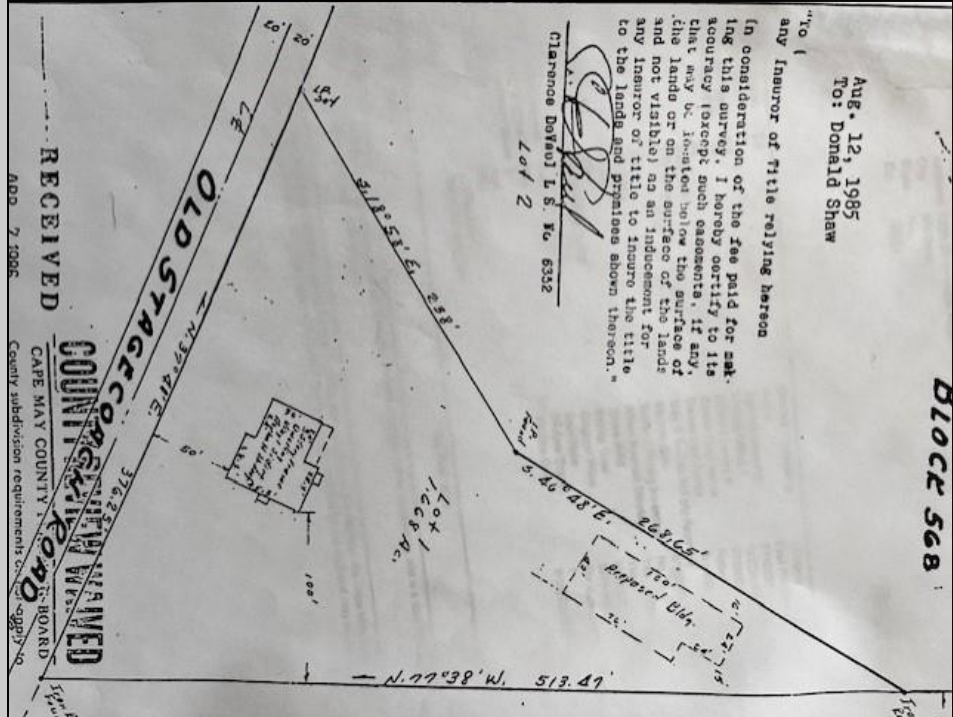

1299 Stagecoach
Palermo, NJ 08223

Asking \$299,000.00

COMMENTS

Commercial lot in a great location in Upper Township. Property has a foundation which might be useable. Second old foundation on the property that had never been used.

PROPERTY DETAILS

Ask for George Cash
Berger Realty Inc
3160 Asbury Avenue, Ocean City
Call: 609-399-0076
Email to: gbc@bergerrealty.com