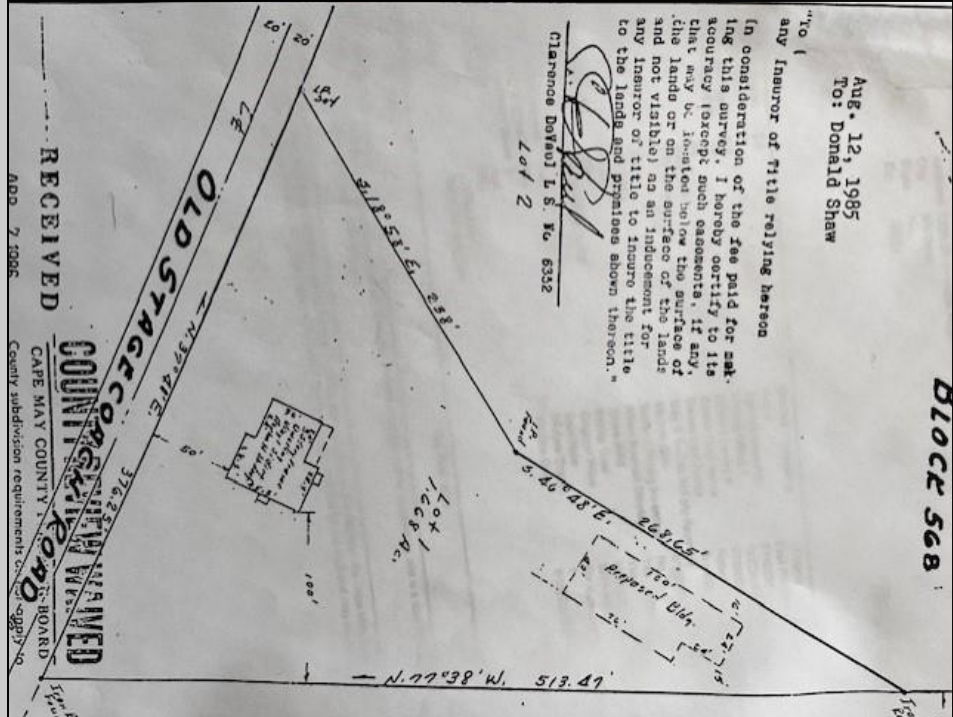

Berger Realty

Since 1928

Berger Realty, Inc
1330 Bay Avenue
Ocean City, NJ 08226
609-391-1330/609-391-1300
info@bergerrealty.com

1299 Stagecoach
Palermo, NJ 08223

Asking \$299,000.00

COMMENTS

Commercial lot in a great location in Upper Township. Property has a foundation which might be useable. Second old foundation on the property that had never been used.