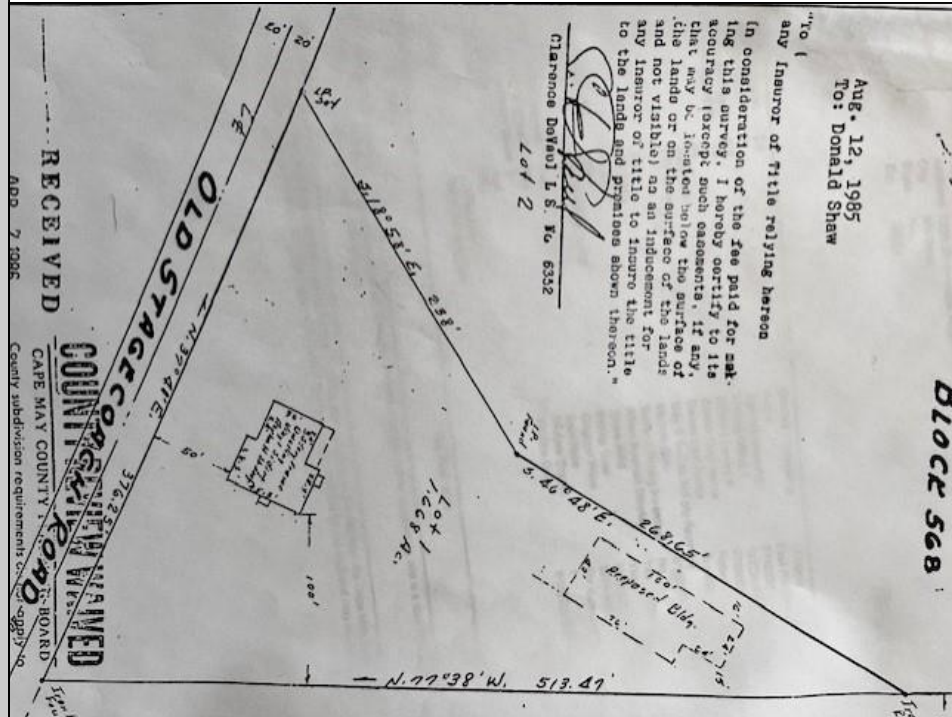

1299 Stagecoach
Palermo, NJ 08223

Asking \$299,000.00

COMMENTS

Commercial lot in a great location in Upper Township. Property has a foundation which might be useable. Second old foundation on the property that had never been used.