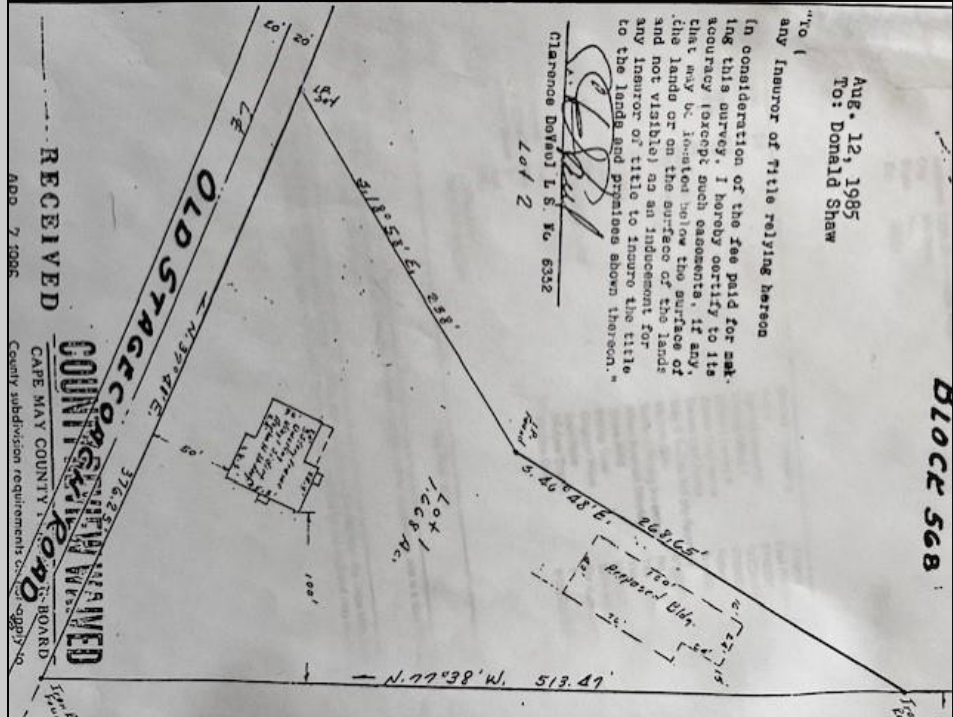

1299 Stagecoach  
Palermo, NJ 08223

Asking \$299,000.00

**COMMENTS**

Commercial lot in a great location in Upper Township. Property has a foundation which might be useable. Second old foundation on the property that had never been used.