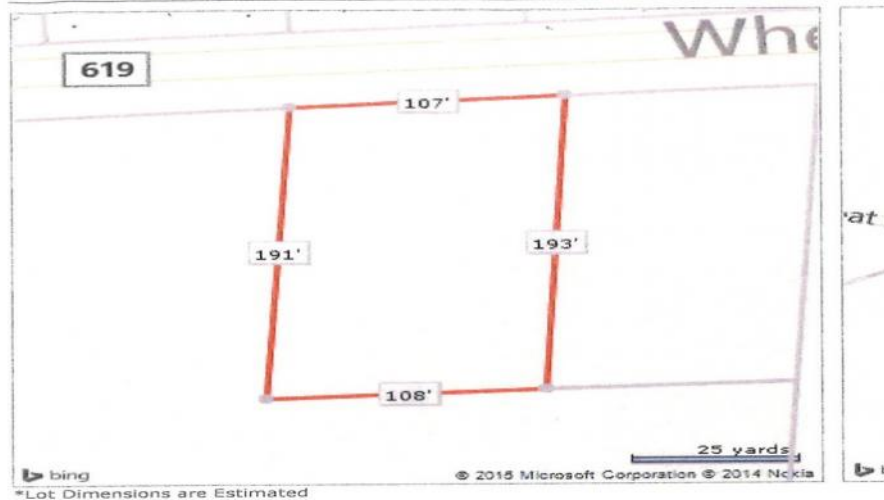

383 Wheat
Buena, NJ 08360

Asking \$59,000.00

Property Map

COMMENTS

Buildable lot in Atlantic County. Zoned Res But possible commercial use may be an attainable us with a variance. Flat vacant lard lot on Wheat Rd near Brewster.