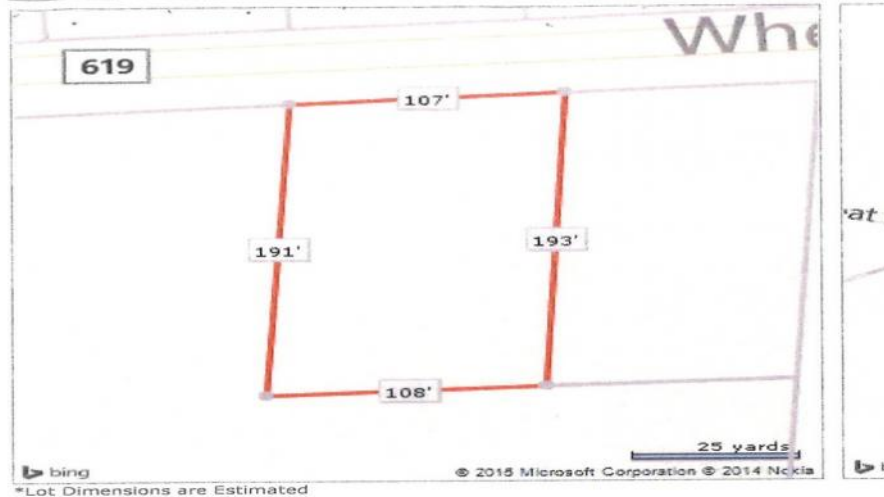

383 Wheat
Buena, NJ 08360

Asking \$59,000.00

Property Map

COMMENTS

Buildable lot in Atlantic County. Zoned Res But possible commercial use may be an attainable us with a variance. Flat vacant lard lot on Wheat Rd near Brewster.