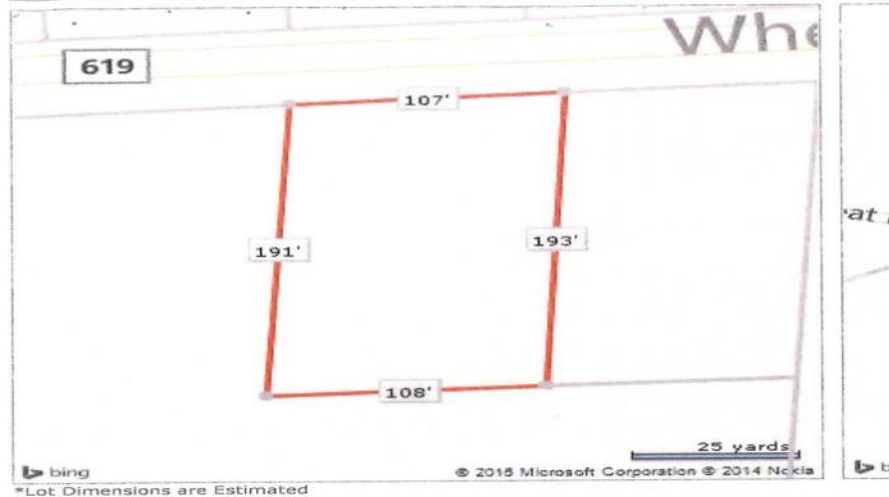

Berger Realty

Since 1928

Berger Realty, Inc
1330 Bay Avenue
Ocean City, NJ 08226
609-391-1330/609-391-1300
info@bergerrealty.com

383 Wheat
Buena, NJ 08360

Asking \$59,000.00

Property Map

COMMENTS

Buildable lot in Atlantic County. Zoned Res But possible commercial use may be an attainable us with a variance. Flat vacant lard lot on Wheat Rd near Brewster.