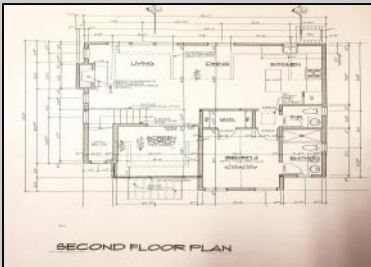

507 B Lighthouse
Cape May Point, NJ 08212

Asking \$2,149,900.00

COMMENTS

Impressive family home with space for everyone! New construction with Hardie Board Siding. This fabulous new 4 Bedrooms, 3.5 Baths upside down home built for comfortable living. On the first floor is a master en suite bedroom as well as 2 guest bedrooms, full hall bath, along with a laundry utility room. Second floor features a large open great room with natural gas fireplace, dining area, kitchen complete with top-of-the-line SS appliances, beverage refrigerator under island. Conveniently located powder room, master bedroom with cathedral ceilings, private bath and walk in closet. Inviting screened in porch with cathedral ceiling perfect for summertime dining. Brick patio in rear with a pathway to the shed. Outside shower for those sandy beach days.