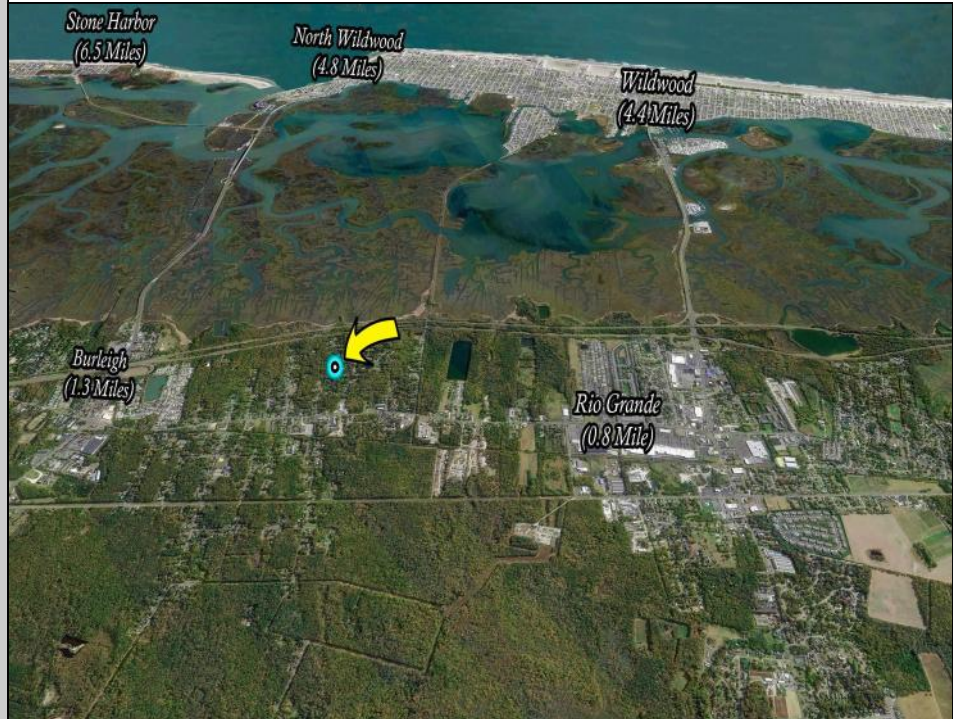

Carolina North
Whitesboro, NJ 08242

Asking \$4,999.00

COMMENTS

75 x 100 Vacant Lot Potential access from Bayview Rd & N. 6th Ave. Buyer and their agents are advised to conduct thorough due diligence. All approvals & fees are buyers' responsibility. Neither the seller nor the agent makes any guaranties as to the accuracy of the information provided. The lot is being sold as-is. No warranties or guaranties.