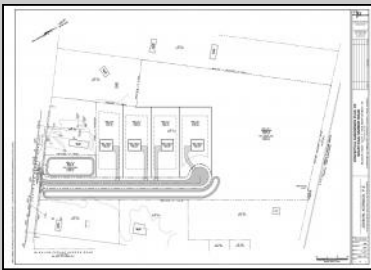

## 0 South Egg Harbor Winslow Township, NJ 08037

Asking \$150,000.00

0 South Egg Harbor, Winslow Township  
Lot# 1- Block# 7303

Property dimensions and locations are approximate, not exact.  
Deemed reliable but not guaranteed. Based on CRS Data.  
For advertising purposes only.

### COMMENTS

14 + Acres located in Winslow Twp, Hammonton area in PR1 zoning in a Pinelands Rural Development Area. Rural Residential Zoning permitted uses allow single family on 3.2 acres lots (possible 4 lots) or 1 Acre cluster development , agriculture, forestry, roadside retail and service,. Sale is as is where is seller makes no representation to the feasibility of subdividing the property but have begun working with an engineer see attached concept plans and building designs. No Wetlands.