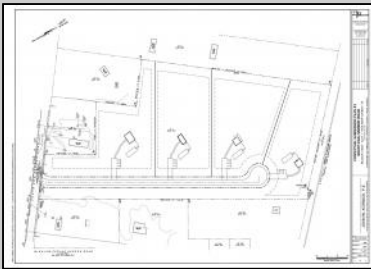

## 0 South Egg Harbor Winslow Township, NJ 08037

Asking \$150,000.00

0 South Egg Harbor, Winslow Township  
Lot# 1- Block# 7303

Property dimensions and locations are approximate, not exact.  
Deemed reliable but not guaranteed. Based on CRS Data.  
For advertising purposes only.

### COMMENTS

14 + Acres located in Winslow Twp, Hammonton area in PR1 zoning in a Pinelands Rural Development Area. Rural Residential Zoning permitted uses allow single family on 3.2 acres lots (possible 4 lots) or 1 Acre cluster development , agriculture, forestry, roadside retail and service,. Sale is as is where is seller makes no representation to the feasibility of subdividing the property but have begun working with an engineer see attached concept plans and building designs. No Wetlands.