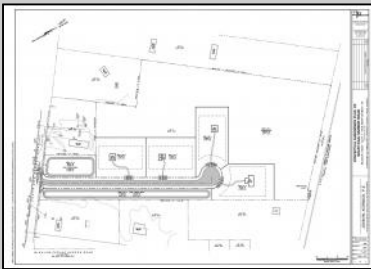

## 0 South Egg Harbor Winslow Township, NJ 08037

Asking \$150,000.00

0 South Egg Harbor, Winslow Township  
Lot# 1- Block# 7303

Property dimensions and locations are approximate, not exact.  
Deemed reliable but not guaranteed. Based on CRS Data.  
For advertising purposes only.

### COMMENTS

14 + Acres located in Winslow Twp, Hammonton area in PR1 zoning in a Pinelands Rural Development Area. Rural Residential Zoning permitted uses allow single family on 3.2 acres lots (possible 4 lots) or 1 Acre cluster development , agriculture, forestry, roadside retail and service,. Sale is as is where is seller makes no representation to the feasibility of subdividing the property but have begun working with an engineer see attached concept plans and building designs. No Wetlands.