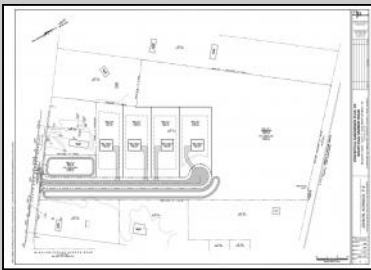

### COMMENTS

14 + Acres located in Winslow Twp, Hammonton area in PR1 zoning in a Pinelands Rural Development Area. Rural Residential Zoning permitted uses allow single family on 3.2 acres lots (possible 4 lots) or 1 Acre cluster development , agriculture, forestry, roadside retail and service,. Sale is as is where is seller makes no representation to the feasibility of subdividing the property but have begun working with an engineer see attached concept plans and building designs. No Wetlands.