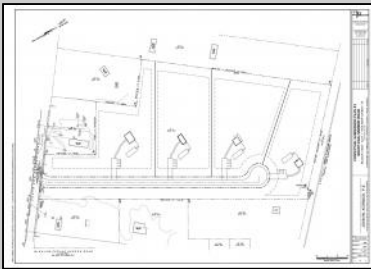

### COMMENTS

14 + Acres located in Winslow Twp, Hammonton area in PR1 zoning in a Pinelands Rural Development Area. Rural Residential Zoning permitted uses allow single family on 3.2 acres lots (possible 4 lots) or 1 Acre cluster development , agriculture, forestry, roadside retail and service,. Sale is as is where is seller makes no representation to the feasibility of subdividing the property but have begun working with an engineer see attached concept plans and building designs. No Wetlands.