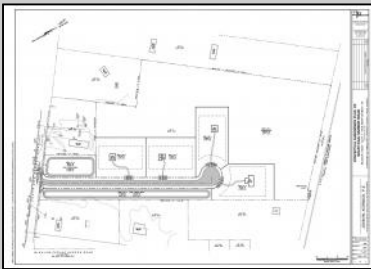

### COMMENTS

14 + Acres located in Winslow Twp, Hammonton area in PR1 zoning in a Pinelands Rural Development Area. Rural Residential Zoning permitted uses allow single family on 3.2 acres lots (possible 4 lots) or 1 Acre cluster development , agriculture, forestry, roadside retail and service,. Sale is as is where is seller makes no representation to the feasibility of subdividing the property but have begun working with an engineer see attached concept plans and building designs. No Wetlands.