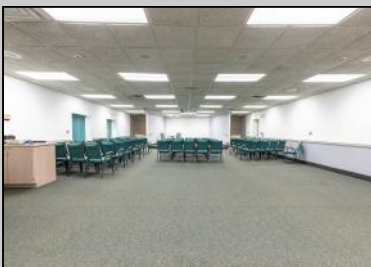

**516 Webster
Woodbine, NJ 08270**

Asking \$249,900.00

COMMENTS

Check this out. This property is a former Kingdom Hall. It would make a great office location for an attorney, doctors, or some type of organization that needs a place to get together. It has over 25 parking spaces. The septic design and survey is in the associate docs. Very easy to show.