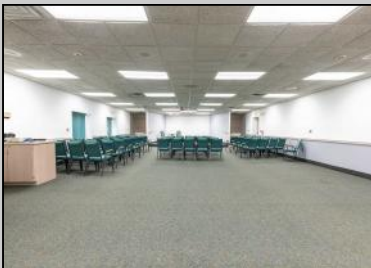

**516 Webster
Woodbine, NJ 08270**

Asking \$249,900.00

COMMENTS

Check this out. This property is a former Kingdom Hall. It would make a great office location for an attorney, doctors, or some type of organization that needs a place to get together. It has over 25 parking spaces. The septic design and survey is in the associate docs. Very easy to show.