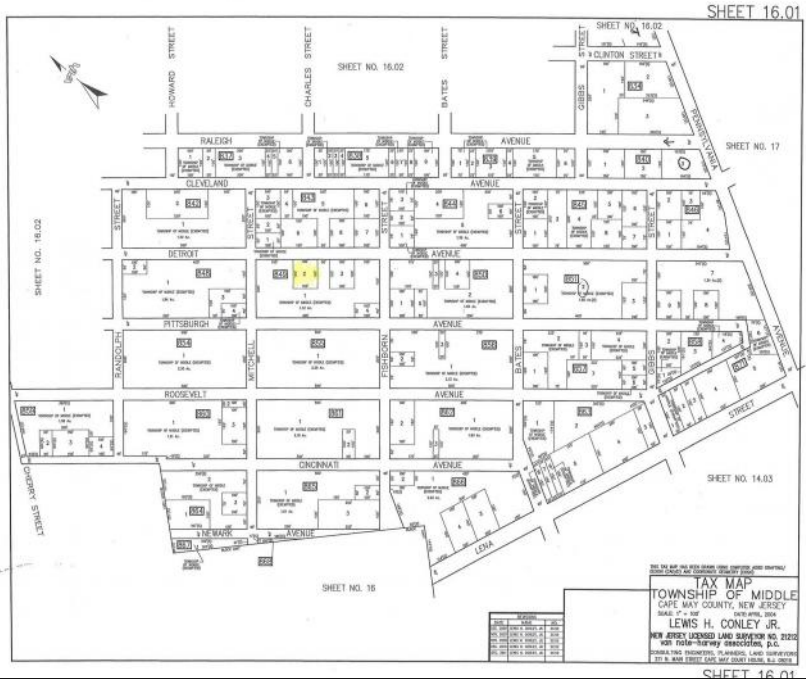

### COMMENTS

Residential lot on paper street Detroit Avenue (approximately 100X100), off of Pennsylvania Avenue. All permits, applications and approvals are at the buyer's expense. This lot is being sold in it's \"as is, where is\" condition. Call today for more details.