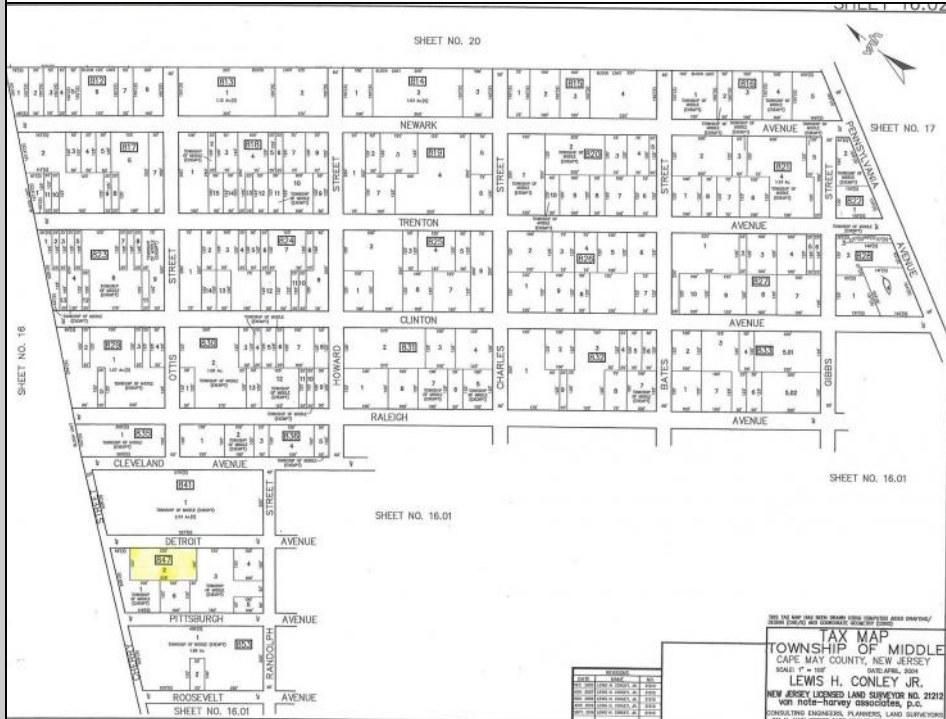

### COMMENTS

Large residential lot on paper street Detroit Avenue (approximately 225X100), near Cherry Street. All permits, applications and approvals are at the buyer's expense. This lot is being sold in it's \"as is, where is\" condition.