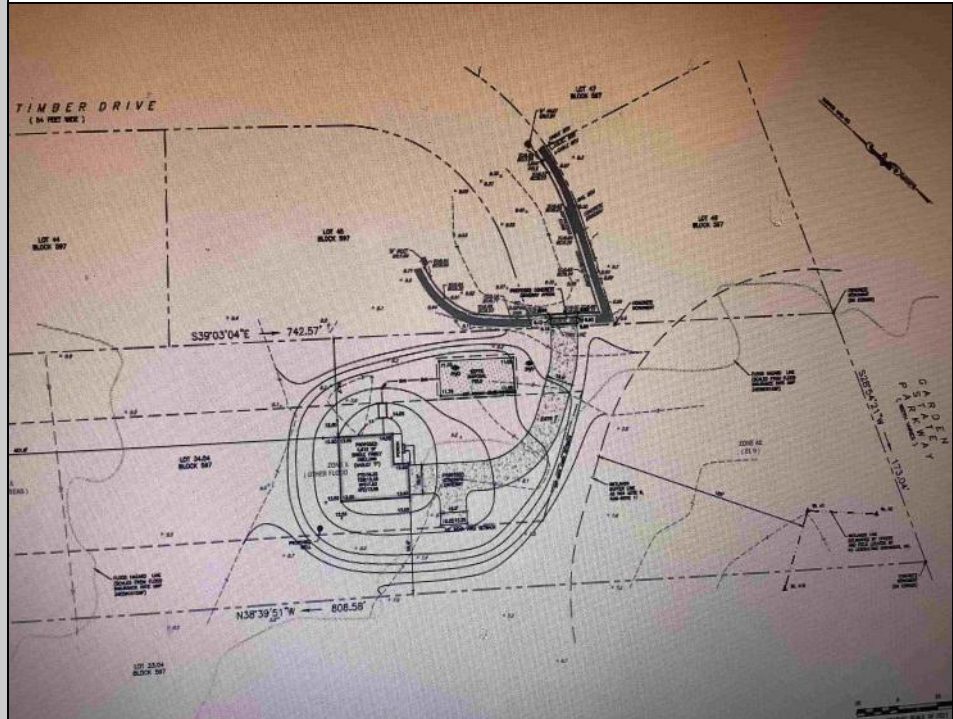

#### COMMENTS

Secluded Buildable wooded lot on a cul de sac off by itself but close to everything. 2.81 Acres part of a 4 lot sub division. Buyer is responsible for all permits, perk tests and engineer to be able to construct a single family home.