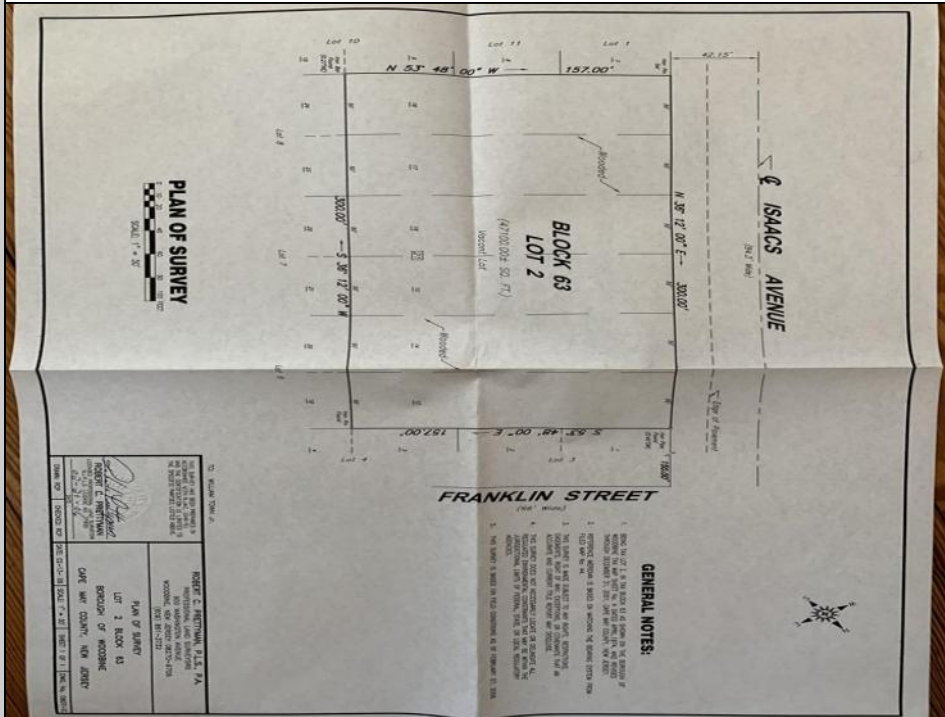

Berger Realty

Since 1928

Berger Realty, Inc.
3160 Asbury Avenue
Ocean City, NJ 08226
1-877-237-4371 / 609-399-0076
info@bergerrealty.com

617 Isaacs
Woodbine, NJ 08270

Asking \$94,000.00

COMMENTS

One of the only Buildable Lots left in Woodbine, Put the Home of Your Dreams on This Large Lot that is waiting for You! Great Location. Pinelands approved lot. Did you know that the Taxes in this town are the lowest in New Jersey. This needs a special alternative septic system approved by the Pinelands. You also need to use their vendors. We are looking into amount of Systems.